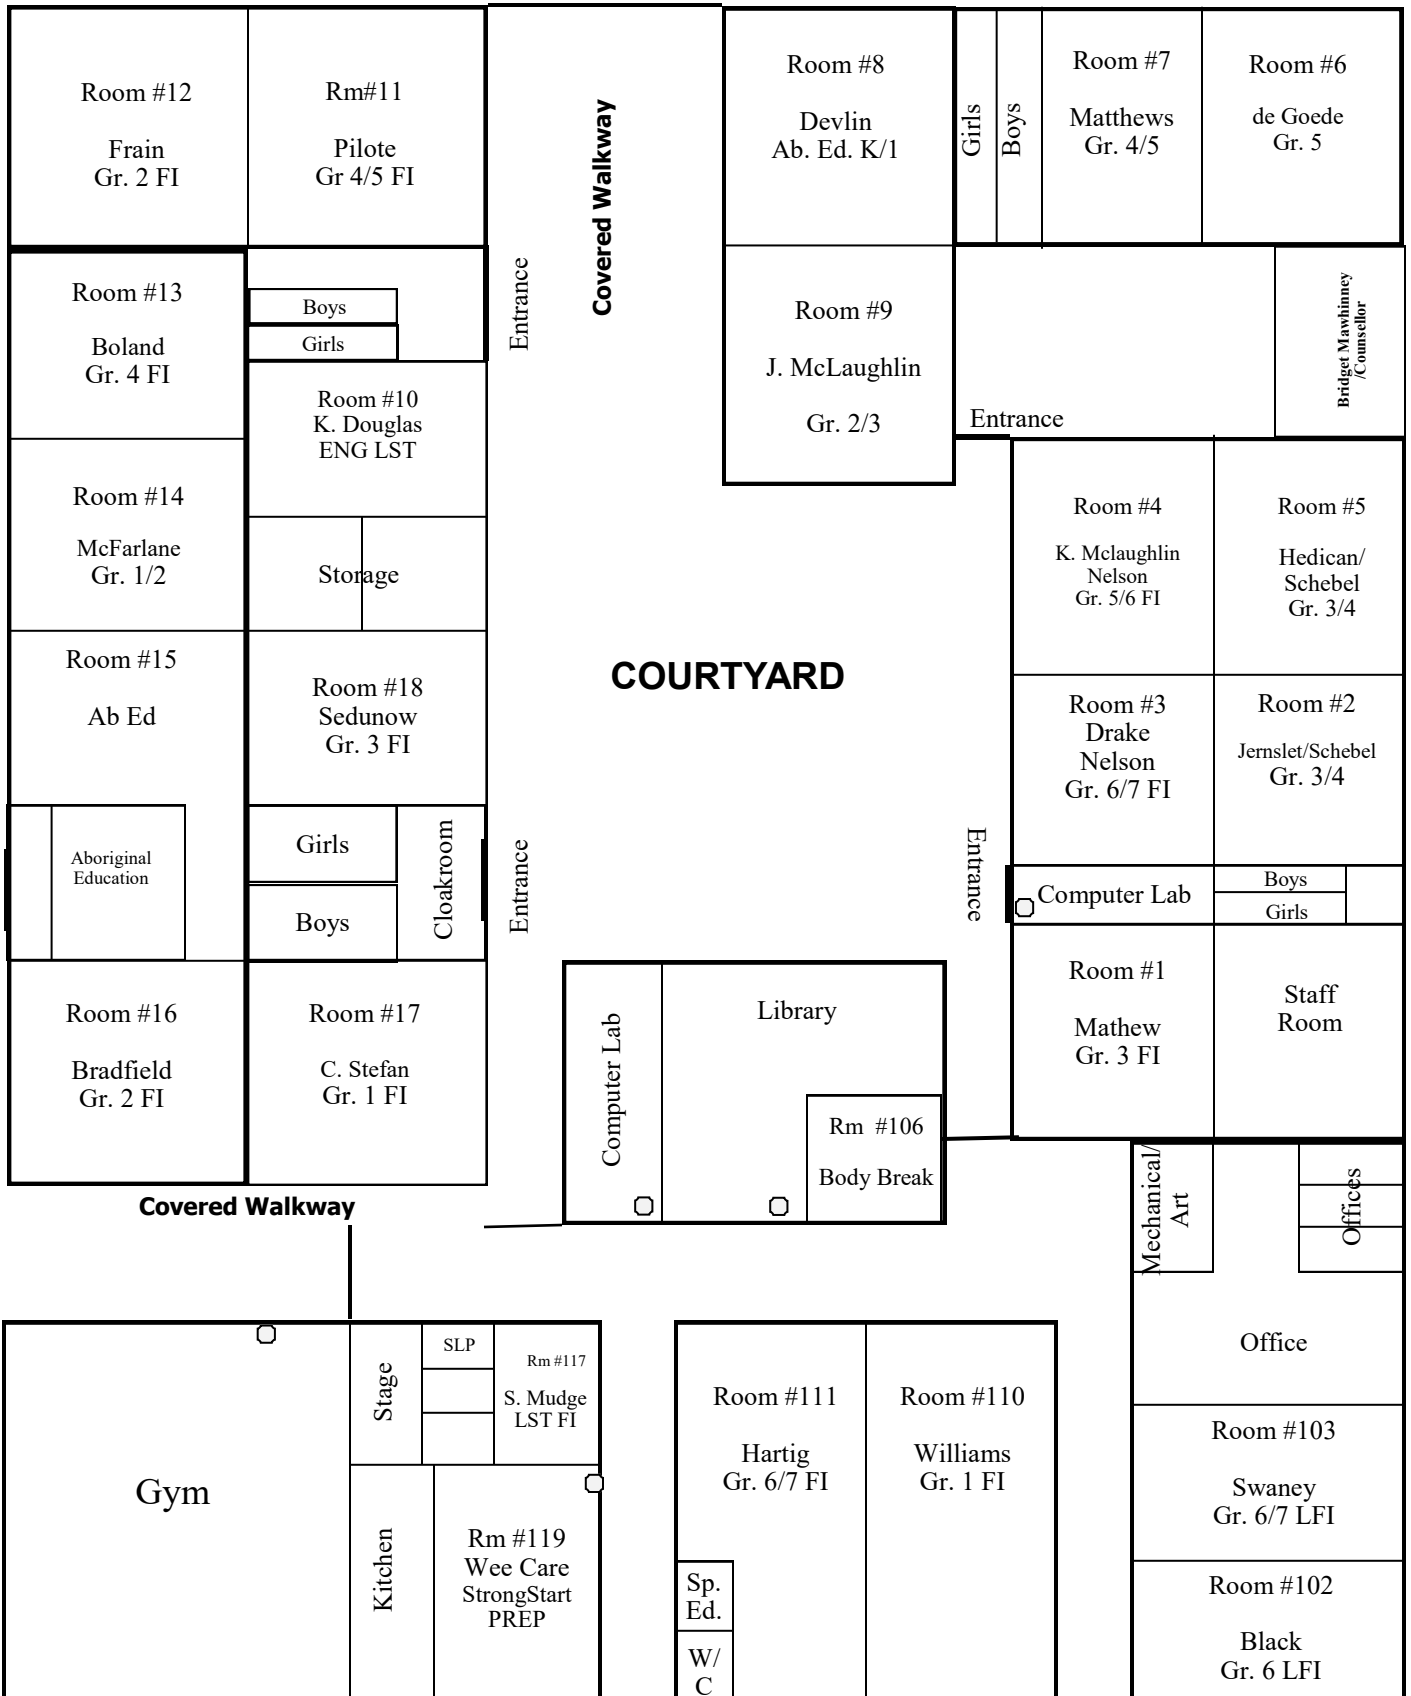

# École Puntledge Park Elementary 2018—2019

Intermediate Big Toy

Big Tree Forest

Big Toy and Play Area

Creekside Forest Play Area & Bike Racks

○ Emergency Class Lists

**FRONT ENTRANCE**