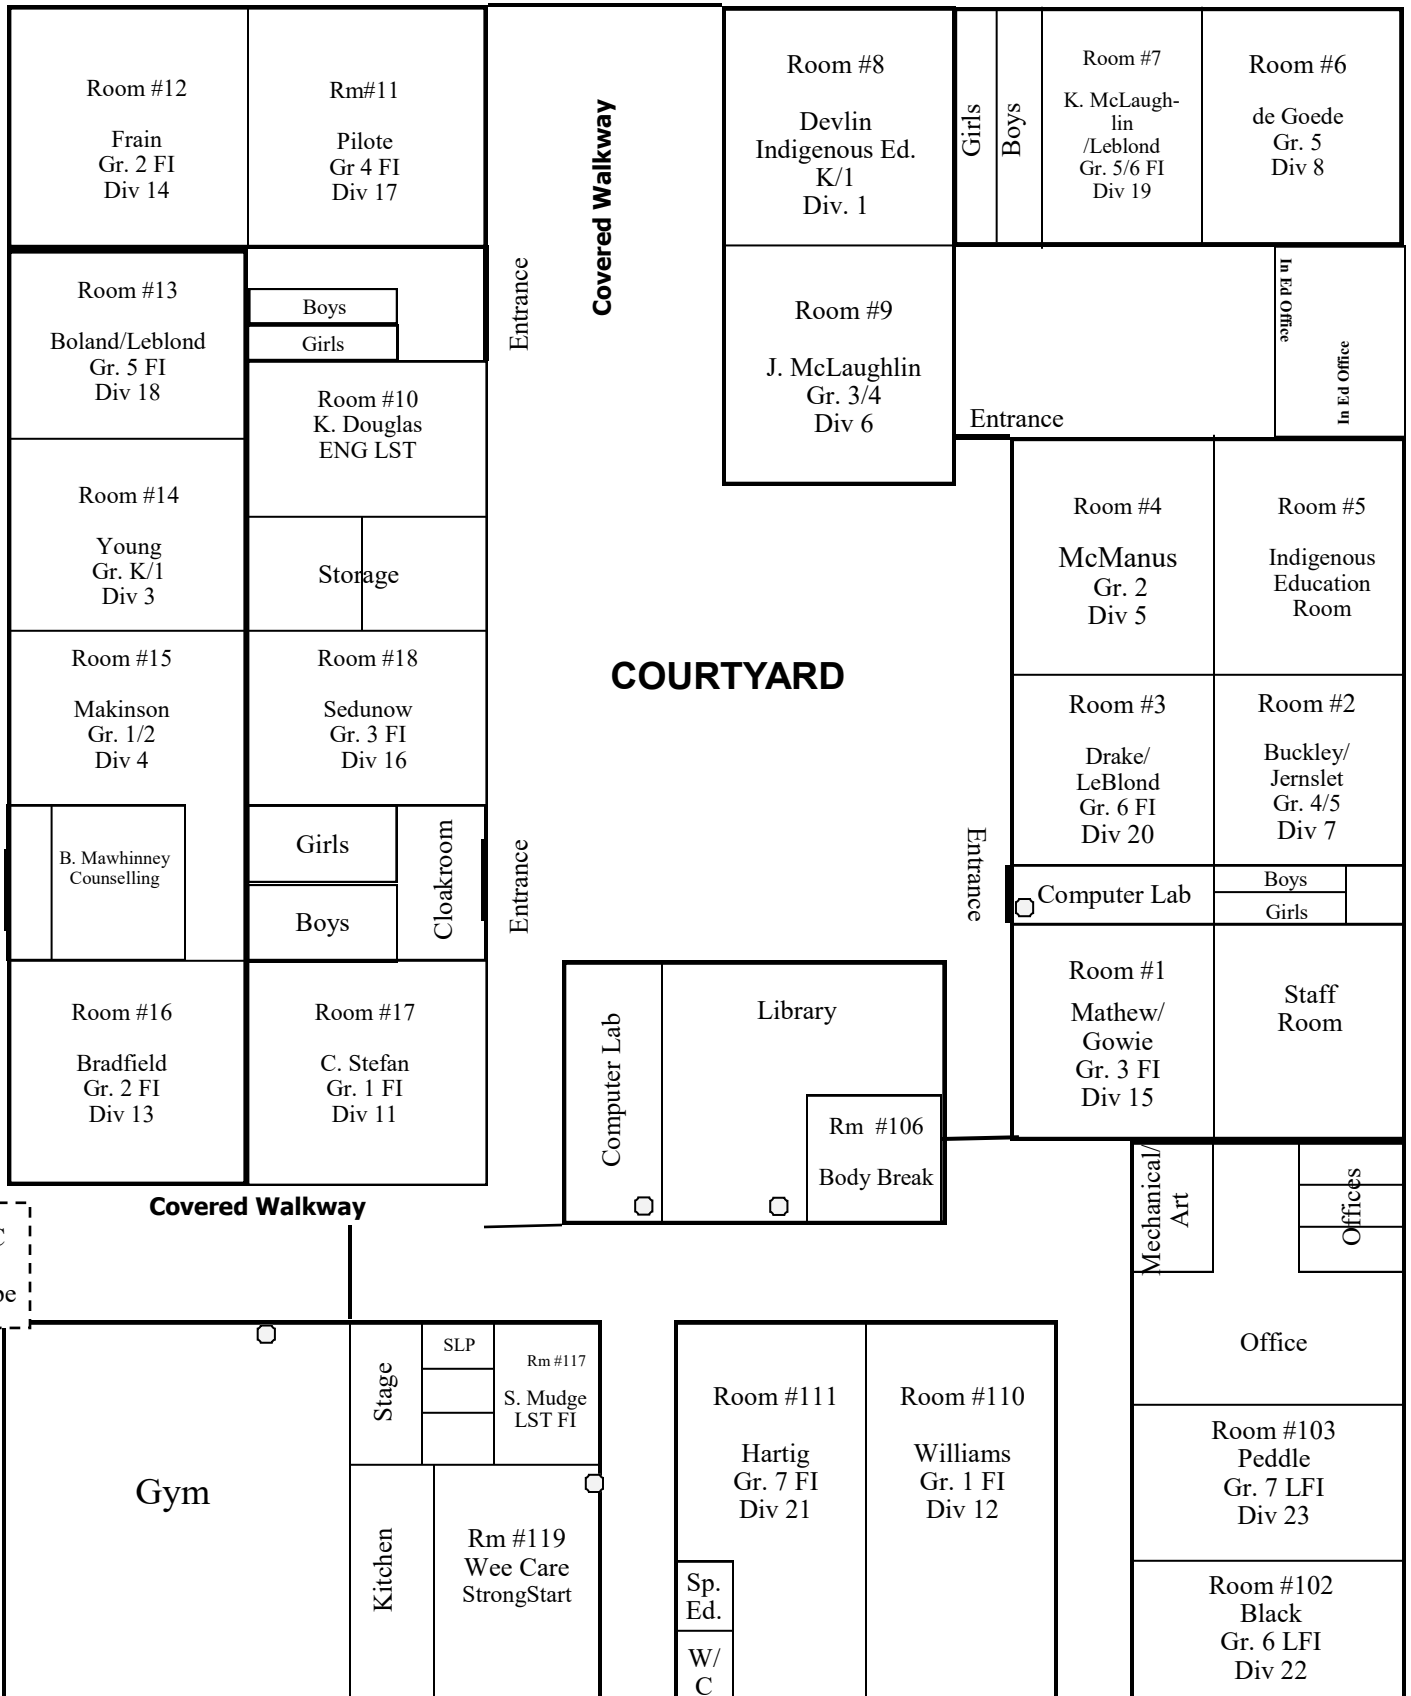

École Puntledge Park Elementary 2020—2021

Intermediate Big Toy

Big Tree Forest

Big Toy and Play Area

Creekside Forest Play Area & Bike Racks

○ Emergency Class Lists

FRONT ENTRANCE